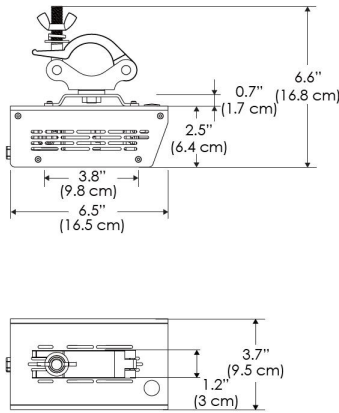

MECHANICAL FIGURES

W500S-TOX/TON

PS

PSX

W500S-CLP

Mounting Bracket Dimensions ALL-CLP

*All -CLP configuration models come with standard DC cables of 6 inches and AC cables of 10 ft.

W500S-TEX

AMZ

Distance		5' (~1.5 m)	8' (~2.4 m)	12' (~3.7 m)
@4000K	fc	2120	655	317
	lux	22812	7048	3404
@6500K	fc	2123	656	317
	lux	22848	7059	3409
Beam Diameter		Ø 1.6' (0.5m)	Ø 2.5' (0.8m)	Ø 3.8' (1.2m)

Beam Angle : 15°

TB

Distance		5' (~1.5 m)	8' (~2.4 m)	12' (~3.7 m)
@10000K	fc	1085	474	217
	lux	11671	5094	2333
@20000K	fc	625	275	128
	lux	6727	2957	1376
Beam Diameter		Ø 1.6' (0.5m)	Ø 2.5' (0.8m)	Ø 3.8' (1.2m)

Beam Angle : 15°