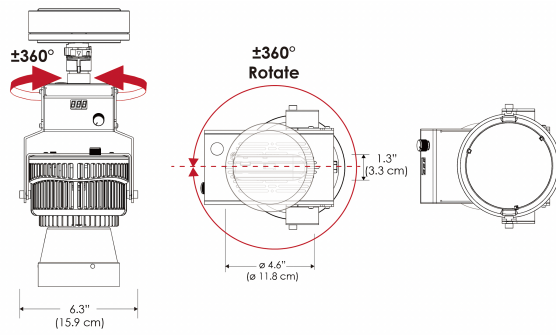

MECHANICAL FIGURES

W500S-MPT