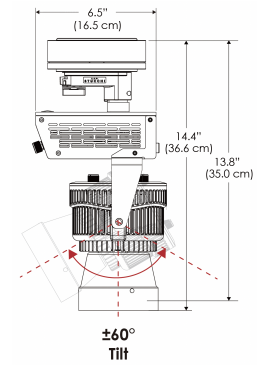

MECHANICAL FIGURES

W500S-TOX/TON

PS

PSX

W500S-CLP

Mounting Bracket Dimensions ALL-CLP

*All -CLP configuration models come with standard DC cables of 6 inches and AC cables of 10 ft.

W500S-TEX

Legacy product

W500S-TG

Legacy product

MECHANICAL FIGURES

W500S-MPT

PSX

US

PHOTOMETRIC DATA

AMZ

Distance		5' (~1.5 m)	8' (~2.4 m)	12' (~3.7 m)
@4000K	fc	2120	655	317
	lux	22812	7048	3404
@6500K	fc	2123	656	317
	lux	22848	7059	3409
Beam Diameter		Ø 1.6' (0.5m)	Ø 2.5' (0.8m)	Ø 3.8' (1.2m)

Beam Angle : 15°

TB

Distance		5' (~1.5 m)	8' (~2.4 m)	12' (~3.7 m)
@10000K	fc	1085	474	217
	lux	11671	5094	2333
@20000K	fc	625	275	128
	lux	6727	2957	1376
Beam Diameter		Ø 1.6' (0.5m)	Ø 2.5' (0.8m)	Ø 3.8' (1.2m)

Beam Angle : 15°