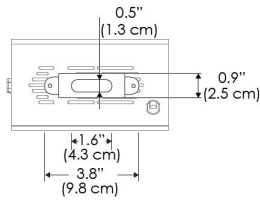

MECHANICAL FIGURES

W500S-TOX/TON

PS

PSX

W500S-CLP

Mounting Bracket Dimensions ALL-CLP

*All -CLP configuration models come with standard DC cables of 6 inches and AC cables of 10 ft.

W500S-TEX

AMZ

Distance		5' (~1.5 m)	8' (~2.4 m)	12' (~3.7 m)
@4000K	fc	2120	655	317
	lux	22812	7048	3404
@6500K	fc	2123	656	317
	lux	22848	7059	3409
Beam Diameter		Ø 1.6' (0.5m)	Ø 2.5' (0.8m)	Ø 3.8' (1.2m)

Beam Angle : 15°

TB

Distance		5' (~1.5 m)	8' (~2.4 m)	12' (~3.7 m)
@10000K	fc	1085	474	217
	lux	11671	5094	2333
@20000K	fc	625	275	128
	lux	6727	2957	1376
Beam Diameter		Ø 1.6' (0.5m)	Ø 2.5' (0.8m)	Ø 3.8' (1.2m)

Beam Angle : 15°