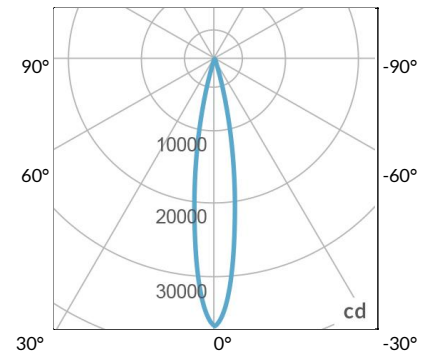

AMZ

Distance		5' (~1.5 m)	8' (~2.4 m)	12' (~3.7 m)
@4000K	fc	2120	655	317
	lux	22812	7048	3404
@6500K	fc	2123	656	317
	lux	22848	7059	3409
Beam Diameter		Ø 1.6' (0.5m)	Ø 2.5' (0.8m)	Ø 3.8' (1.2m)

Beam Angle : 15°

TB

Distance		5' (~1.5 m)	8' (~2.4 m)	12' (~3.7 m)
@10000K	fc	1085	474	217
	lux	11671	5094	2333
@20000K	fc	625	275	128
	lux	6727	2957	1376
Beam Diameter		Ø 1.6' (0.5m)	Ø 2.5' (0.8m)	Ø 3.8' (1.2m)

Beam Angle : 15°