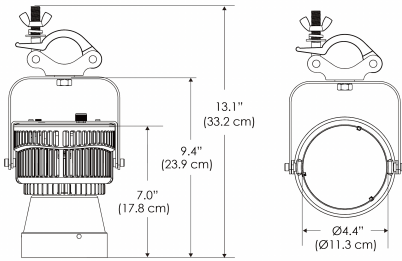

Beam Angle	15°
Spectrum Type	AMZ : Plant Flourish & Growth
	TB : Coral Health & Growth
Control	Intensity (0% - 100%), CCT
LED Source	DiCon Dense Matrix LED
Power Draw	175W max
AC Input Voltage	100 - 240V AC, 60Hz
	100 - 277V AC (only CLP)
Cooling	Fan Cooled
Operating Temperature	32 - 104°F (0 - 40°C)
Fixture Weight	2.0lb (~0.9kg)
Power Supply Weight	1.6lb (~0.7kg)

MECHANICAL FIGURES

W500S-TOX/TON

PS

PSX

W500S-CLP

Mounting Bracket Dimensions ALL-CLP

*All -CLP configuration models come with standard DC cables of 6 inches and AC cables of 10 ft.

W500S-TEX

AMZ

Distance		5' (~1.5 m)	8' (~2.4 m)	12' (~3.7 m)
@4000K	fc	2120	655	317
	lux	22812	7048	3404
@6500K	fc	2123	656	317
	lux	22848	7059	3409
Beam Diameter		Ø 1.6' (0.5m)	Ø 2.5' (0.8m)	Ø 3.8' (1.2m)

Beam Angle : 15°

TB

Distance		5' (~1.5 m)	8' (~2.4 m)	12' (~3.7 m)
@10000K	fc	1085	474	217
	lux	11671	5094	2333
@20000K	fc	625	275	128
	lux	6727	2957	1376
Beam Diameter		Ø 1.6' (0.5m)	Ø 2.5' (0.8m)	Ø 3.8' (1.2m)

Beam Angle : 15°