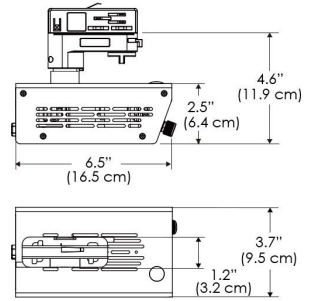

MECHANICAL FIGURES

W500S-TOX/TON

PS

PSX

W500S-CLP

Mounting Bracket Dimensions ALL-CLP

*All -CLP configuration models come with standard DC cables of 6 inches and AC cables of 10 ft.

W500S-TEX

AMZ

Distance		5' (~1.5 m)	8' (~2.4 m)	12' (~3.7 m)
@4000K	fc	2120	655	317
	lux	22812	7048	3404
@6500K	fc	2123	656	317
	lux	22848	7059	3409
Beam Diameter		Ø 1.6' (0.5m)	Ø 2.5' (0.8m)	Ø 3.8' (1.2m)

Beam Angle : 15°

TB

Distance		5' (~1.5 m)	8' (~2.4 m)	12' (~3.7 m)
@10000K	fc	1085	474	217
	lux	11671	5094	2333
@20000K	fc	625	275	128
	lux	6727	2957	1376
Beam Diameter		Ø 1.6' (0.5m)	Ø 2.5' (0.8m)	Ø 3.8' (1.2m)

Beam Angle : 15°