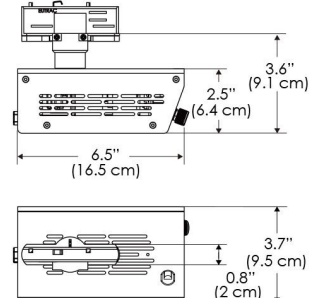

W500S-TEX

Legacy product