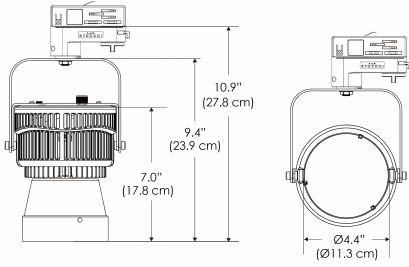

Power Supply & Control

PS Power Supply - Manual Control

US EU 277

PSX Power Supply w/ DMX
(compatible with TOX/CLP/MPT mount)

US EU 277

Plug/Connection

US US 120V
EU EU 220V
277 US 277V (only with CLP)

SPECIFICATIONS

Beam Angle	15°
Spectrum Type	AMZ : Plant Flourish & Growth
	TB : Coral Health & Growth
Control	Intensity (0% - 100%), CCT
LED Source	DiCon Dense Matrix LED
Power Draw	175W max
AC Input Voltage	100 - 240V AC, 60Hz
	100 - 277V AC (only CLP)
Cooling	Fan Cooled
Operating Temperature	32 - 104°F (0 - 40°C)
Fixture Weight	2.0lb (~0.9kg)
Power Supply Weight	1.6lb (~0.7kg)

MECHANICAL FIGURES

W500S-TOX/TON

PS

PSX

W500S-CLP

Mounting Bracket Dimensions ALL-CLP

*All -CLP configuration models come with standard DC cables of 6 inches and AC cables of 10 ft.

W500S-TEX

TB

Distance		5' (~1.5 m)	8' (~2.4 m)	12' (~3.7 m)
@10000K	fc	1085	474	217
	lux	11671	5094	2333
@20000K	fc	625	275	128
	lux	6727	2957	1376
Beam Diameter		Ø 1.6' (0.5m)	Ø 2.5' (0.8m)	Ø 3.8' (1.2m)

Beam Angle : 15°