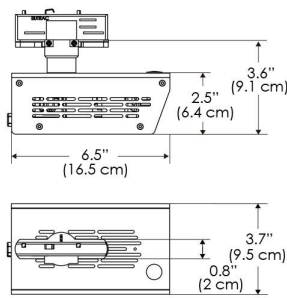

W500S-TEX

Legacy product