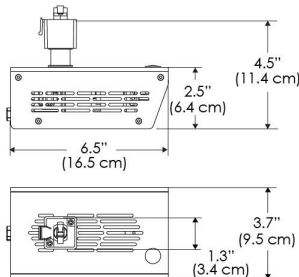

W500S-TG

Legacy product