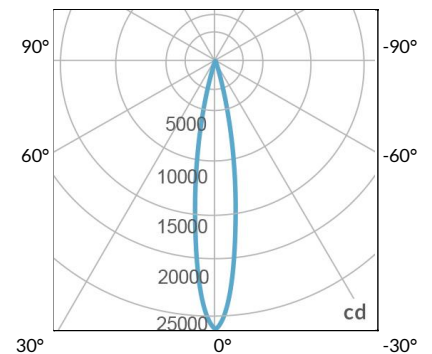

AMZ

Distance		5' (~1.5 m)	8' (~2.4 m)	12' (~3.7 m)
@4000K	fc	2120	655	317
	lux	22812	7048	3404
@6500K	fc	2123	656	317
	lux	22848	7059	3409
Beam Diameter		Ø 1.6' (0.5m)	Ø 2.5' (0.8m)	Ø 3.8' (1.2m)

Beam Angle : 15°

TB

Distance		5' (~1.5 m)	8' (~2.4 m)	12' (~3.7 m)
@10000K	fc	1085	474	217
	lux	11671	5094	2333
@20000K	fc	625	275	128
	lux	6727	2957	1376
Beam Diameter		Ø 1.6' (0.5m)	Ø 2.5' (0.8m)	Ø 3.8' (1.2m)

Beam Angle : 15°