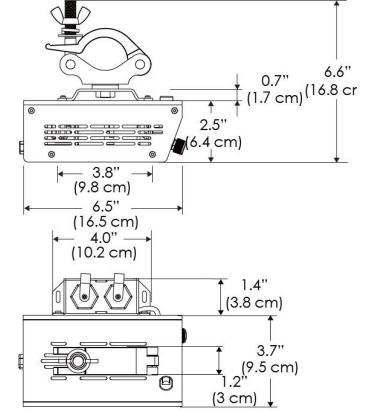

MECHANICAL FIGURES

W500S-TOX/TON

PS

PSX

W500S-CLP

Mounting Bracket Dimensions ALL-CLP

*All -CLP configuration models come with standard DC cables of 6 inches and AC cables of 10 ft.

W500S-TEX

AMZ

Distance		5' (~1.5 m)	8' (~2.4 m)	12' (~3.7 m)
@4000K	fc	2120	655	317
	lux	22812	7048	3404
@6500K	fc	2123	656	317
	lux	22848	7059	3409
Beam Diameter		Ø 1.6' (0.5m)	Ø 2.5' (0.8m)	Ø 3.8' (1.2m)

Beam Angle : 15°

TB

Distance		5' (~1.5 m)	8' (~2.4 m)	12' (~3.7 m)
@10000K	fc	1085	474	217
	lux	11671	5094	2333
@20000K	fc	625	275	128
	lux	6727	2957	1376
Beam Diameter		Ø 1.6' (0.5m)	Ø 2.5' (0.8m)	Ø 3.8' (1.2m)

Beam Angle : 15°