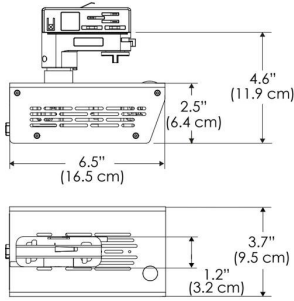

Power Supply & Control

PS Power Supply - Manual Control

US EU 277

PSX Power Supply w/ DMX
(compatible with TOX/CLP/MPT mount)

US EU 277

Plug/Connection

US US 120V
EU EU 220V
277 US 277V (only with CLP)

SPECIFICATIONS

MECHANICAL FIGURES

W500S-TOX/TON

PS

PSX

W500S-CLP

Mounting Bracket Dimensions ALL-CLP

*All -CLP configuration models come with standard DC cables of 6 inches and AC cables of 10 ft.

W500S-TEX

AMZ

Distance		5' (~1.5 m)	8' (~2.4 m)	12' (~3.7 m)
@4000K	fc	2120	655	317
	lux	22812	7048	3404
@6500K	fc	2123	656	317
	lux	22848	7059	3409
Beam Diameter		Ø 1.6' (0.5m)	Ø 2.5' (0.8m)	Ø 3.8' (1.2m)

Beam Angle : 15°

TB

Distance		5' (~1.5 m)	8' (~2.4 m)	12' (~3.7 m)
@10000K	fc	1085	474	217
	lux	11671	5094	2333
@20000K	fc	625	275	128
	lux	6727	2957	1376
Beam Diameter		Ø 1.6' (0.5m)	Ø 2.5' (0.8m)	Ø 3.8' (1.2m)

Beam Angle : 15°